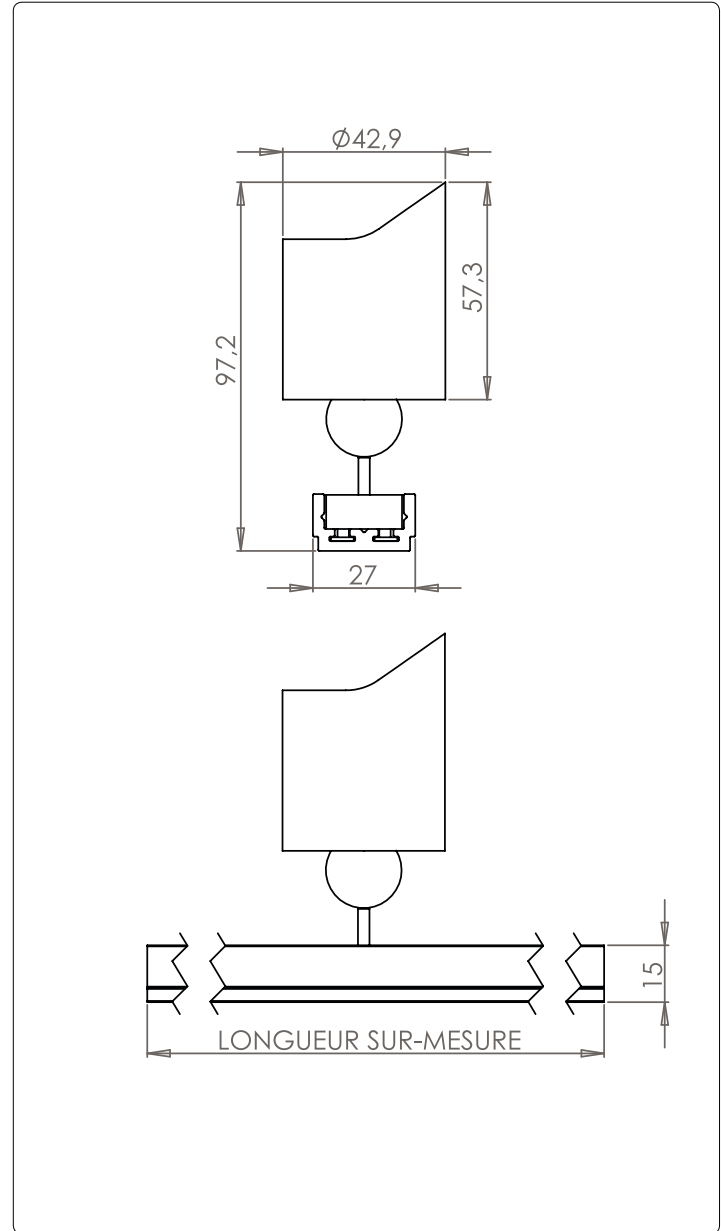

Spot C5 Piccolo

REF: SC005-P

↓ PRODUCT DESCRIPTION

This spot attaches magnetically to a track equipped with low-voltage conductors. It is extremely easy to install, position, move, and replace. This discreetly elegant light is surprisingly powerful for its small size. It provides high-quality interior lighting and unparalleled efficiency and reliability. The C5 Piccolo spot has a magnetic contact and 360-degree magnetic ball joint. It is suitable for a wide variety of uses, from precision to general lighting.