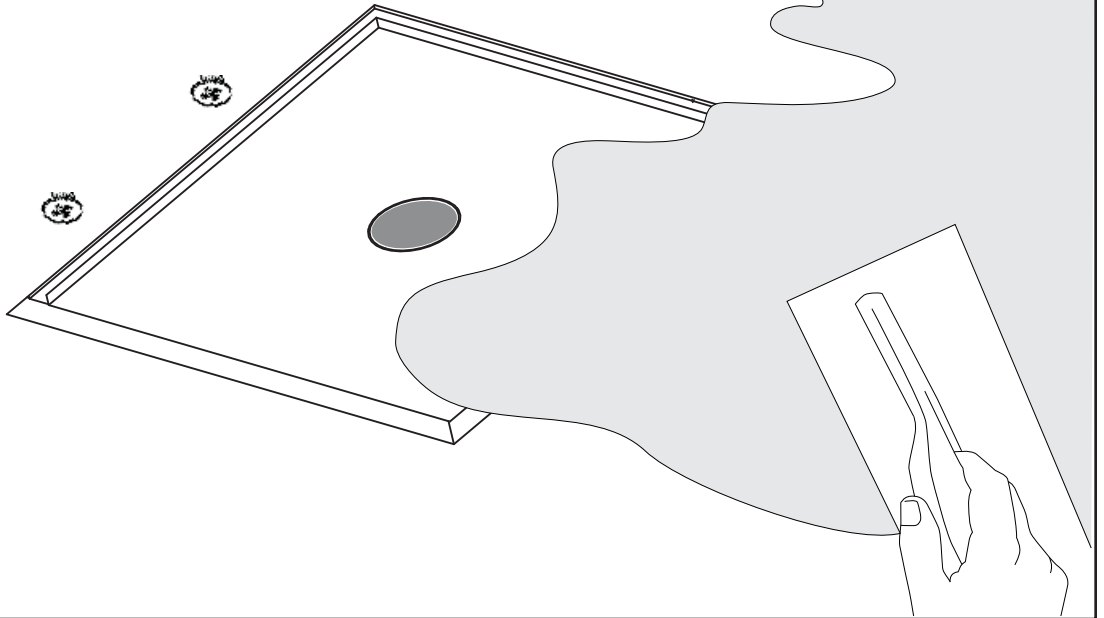

SPOT D12 RCA TRIMLESS INSTALLATION

1/

100x100mm

2/

3/

4x vis placo

SPOT D12 RCA TRIMLESS INSTALLATION

4/

5/

SPOT D12 RCA TRIMLESS INSTALLATION

6/

7/

SPOT D12 RCA TRIM INSTALLATION

1/

2/

3/

2x vis placo

SPOT D12 RCA TRIM INSTALLATION

4/

5/

6/