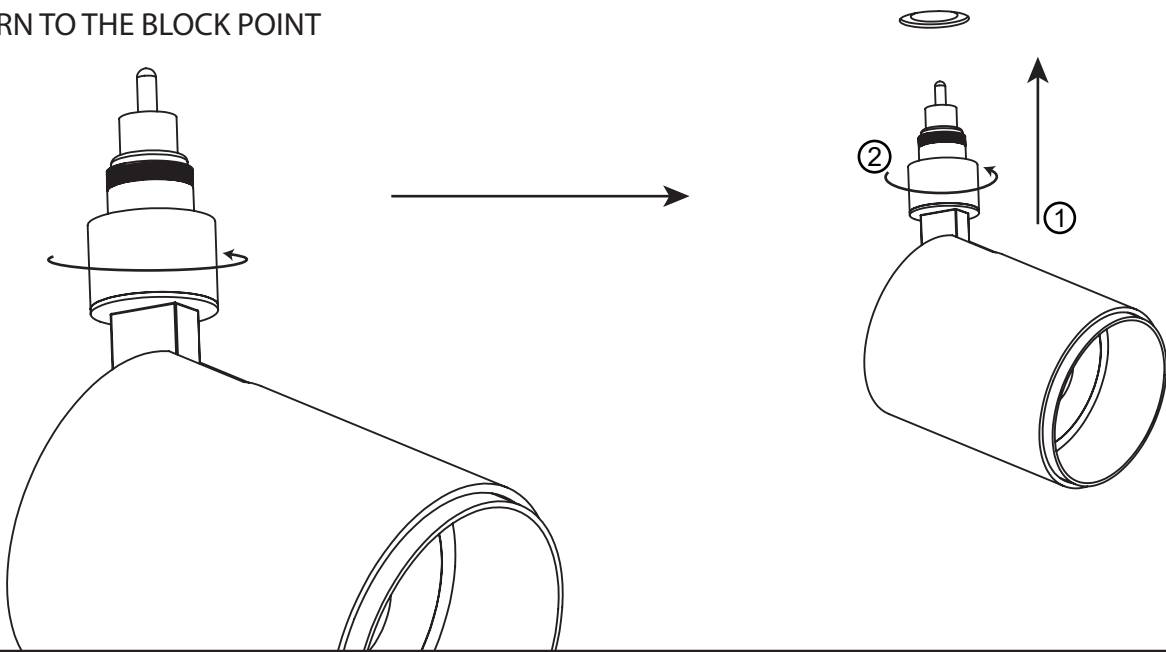

SPOT D15 RCA TRIMLESS INSTALLATION

1/

100x100mm

2/

3/

4x vis placo

SPOT D15 RCA TRIMLESS INSTALLATION

SPOT D15 RCA TRIMLESS INSTALLATION

6/

TURN TO THE BLOCK POINT

7/

SPOT D15 RCA TRIM INSTALLATION

1/

2/

3/

2x vis placo