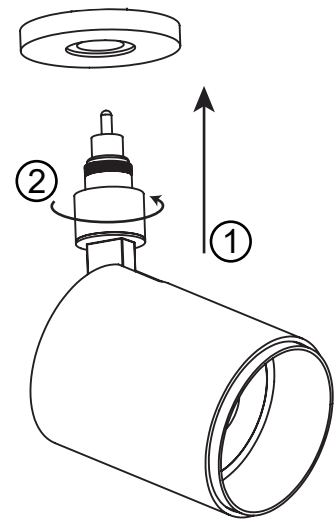

SPOT D15 RCA TRIMLESS INSTALLATION

1/

100x100mm

2/

3/

4x vis placo

SPOT D15 RCA TRIMLESS INSTALLATION

SPOT D15 RCA TRIMLESS INSTALLATION

6/

TURN TO THE BLOCK POINT

7/

SPOT D15 RCA TRIM INSTALLATION

1/

2/

3/

2x vis placo

SPOT D15 RCA TRIM INSTALLATION

4/

5/

TURN TO THE BLOCK POINT

6/