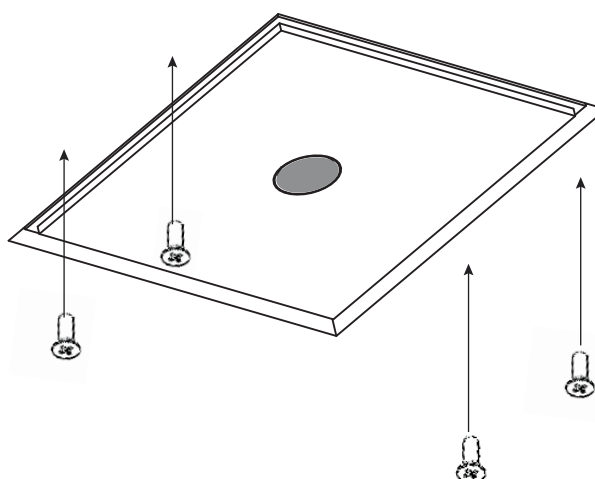

SPOT D15 RCA TRIMLESS INSTALLATION

1/

100x100mm

2/

3/

4x vis placo

SPOT D15 RCA TRIMLESS INSTALLATION

SPOT D15 RCA TRIMLESS INSTALLATION

6/

TURN TO THE BLOCK POINT

7/

SPOT D15 RCA TRIM INSTALLATION

1/

2/

3/

2x vis placo

SPOT D15 RCA TRIM INSTALLATION

4/

5/

TURN TO THE BLOCK POINT

6/