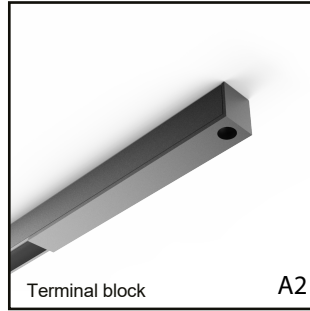

ACRA002COBALIMXX100
Power supply
Slim track with 100cm of
magnetic cable

ACRA002COBALIMXX200
Power supply
Slim track with 200cm of
magnetic cable

ACRA002FIJONCTXXXXX
2 junction boxes magnetic
Slim track

ACRA002INJSLIM010V3C
Injector 1-10V SLIM V3

↓ FIXATION/FINITION

ACRA002EAL
Side cap

ACRA002EAS
Cap for ceiling outlet
power supply

ACRA002ES
Simple finishing end cap

ACRA002EA
Corner cap

ACRA002CJD
Straight junction cover