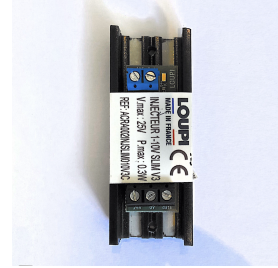

↓ ELECTRICAL

- Power supply connector : 150W max;

↓ MECHANICAL

- 14x15mm U-shaped profile, Aluminum;
- Fixation of light sources by magnetic contact
- Operating temperature: -5° +40°;
- Interior use only.

↓ SPECIFICITIES

- Customized size
- Possibility of assembling different tracks sections
- 3 years guarantee

↓ COLORS

Slim Track *magnetic*

ACCESSORIES

REF : RA002-A1, RA002-A2

TRACKS EN

↓ CONNECTORS POWER SUPPLY

ACRA002COBALIMXX100
Power supply
Slim track with 100cm of
magnetic cable

ACRA002COBALIMXX200
Power supply
Slim track with 200cm of
magnetic cable

ACRA002FIJONCTXXXXX
2 junction boxes magnetic
Slim track

ACRA002INJSLIM010V3C
Injector 1-10V SLIM V3

↓ FIXATION/FINITION

ACRA002EAL
Side cap

ACRA002EAS
Cap for ceiling outlet
power supply

ACRA002ES
Simple finishing end cap

ACRA002EA
Corner cap

ACRA002CJD
Straight junction cover