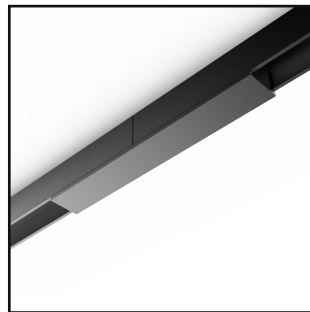

↓ PRODUCT DESCRIPTION

The Loupi Slim track with a section of 13mm is one of the most discreet tracks on the market. By a simple magnetic fixing, the spotlights of the D range are positioned and powered over the entire length of the rail by conductive tracks supplied with 24V. Its discretion allows a variety of uses and applications both in furniture and ceiling.

ACRA002INJSLIM010V3C
Injector 1-10V SLIM V3

↓ FIXATION/FINITION

ACRA002EAL
Side cap

ACRA002EAS
Cap for ceiling outlet
power supply

ACRA002ES
Simple finishing end cap

ACRA002EA
Corner cap

ACRA002CJD
Straight junction cover

ACRA002CAP
Finishing cap
Magnetic fixing

EXAMPLE : FINISHING CAP - BLACK - 50CM = **ACRA002CAP-BK-50**

EXAMPLE : SIMPLE FINISHING END CAP **WHITE** = **ACRA002ES-WH**

Slim Track *magnetic*

CONFIGURATION EXAMPLE