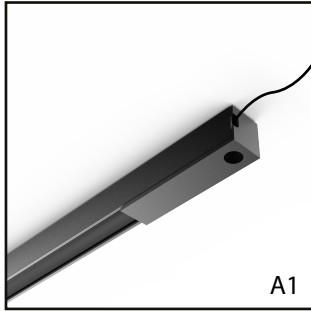

↓ ELECTRICAL

- Power supply connector : 150W max;

↓ MECHANICAL

- 14x15mm U-shaped profile, Aluminum;
- Fixation of light sources by magnetic contact
- Operating temperature: -5° +40°;
- Interior use only.

ACRA002COBALIMXX100
Power supply
Slim track with 100cm of
magnetic cable

ACRA002COBALIMXX200
Power supply
Slim track with 200cm of
magnetic cable

ACRA002FIJONCTXXXXX
2 junction boxes magnetic
Slim track

ACRA002INJSLIM010V3C
Injector 1-10V SLIM V3

↓ FIXATION/FINITION

ACRA002EAL
Side cap

ACRA002EAS
Cap for ceiling outlet
power supply

ACRA002ES
Simple finishing end cap

ACRA002EA
Corner cap

ACRA002CJD
Straight junction cover