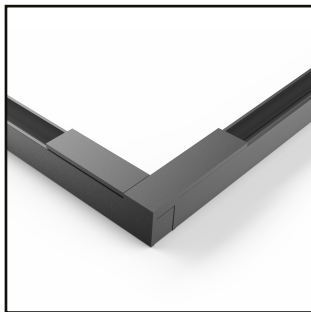

↓ PRODUCT DESCRIPTION

The Loupi Slim track with a section of 13mm is one of the most discreet tracks on the market. By a simple magnetic fixing, the spotlights of the D range are positioned and powered over the entire length of the rail by conductive tracks supplied with 24V. Its discretion allows a variety of uses and applications both in furniture and ceiling.

ACRA002INJSLIM010V3C
Injector 1-10V SLIM V3

↓ FIXATION/FINITION

ACRA002EAL
Side cap

ACRA002EAS
Cap for ceiling outlet
power supply

ACRA002ES
Simple finishing end cap

ACRA002EA
Corner cap

ACRA002CJD
Straight junction cover