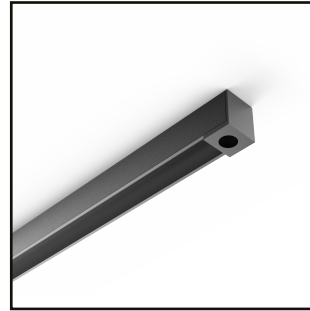

↓ PRODUCT DESCRIPTION

The Loupi Slim track with a section of 13mm is one of the most discreet tracks on the market. By a simple magnetic fixing, the spotlights of the D range are positioned and powered over the entire length of the rail by conductive tracks supplied with 24V. Its discretion allows a variety of uses and applications both in furniture and ceiling.

ACRA002COBALIMXX100
Power supply
Slim track with 100cm of
magnetic cable

ACRA002COBALIMXX200
Power supply
Slim track with 200cm of
magnetic cable

ACRA002FIJONCTXXXXX
2 junction boxes magnetic
Slim track

ACRA002INJSLIM010V3C
Injector 1-10V SLIM V3

↓ FIXATION/FINITION

ACRA002EAL
Side cap

ACRA002EAS
Cap for ceiling outlet
power supply

ACRA002ES
Simple finishing end cap

ACRA002EA
Corner cap

ACRA002CJD
Straight junction cover

ACRA002CAP
Finishing cap
Magnetic fixing

EXAMPLE : FINISHING CAP - BLACK - 50CM = **ACRA002CAP-BK-50**

EXAMPLE : SIMPLE FINISHING END CAP **WHITE** = **ACRA002ES-WH**

Slim Track *magnetic*

CONFIGURATION EXAMPLE