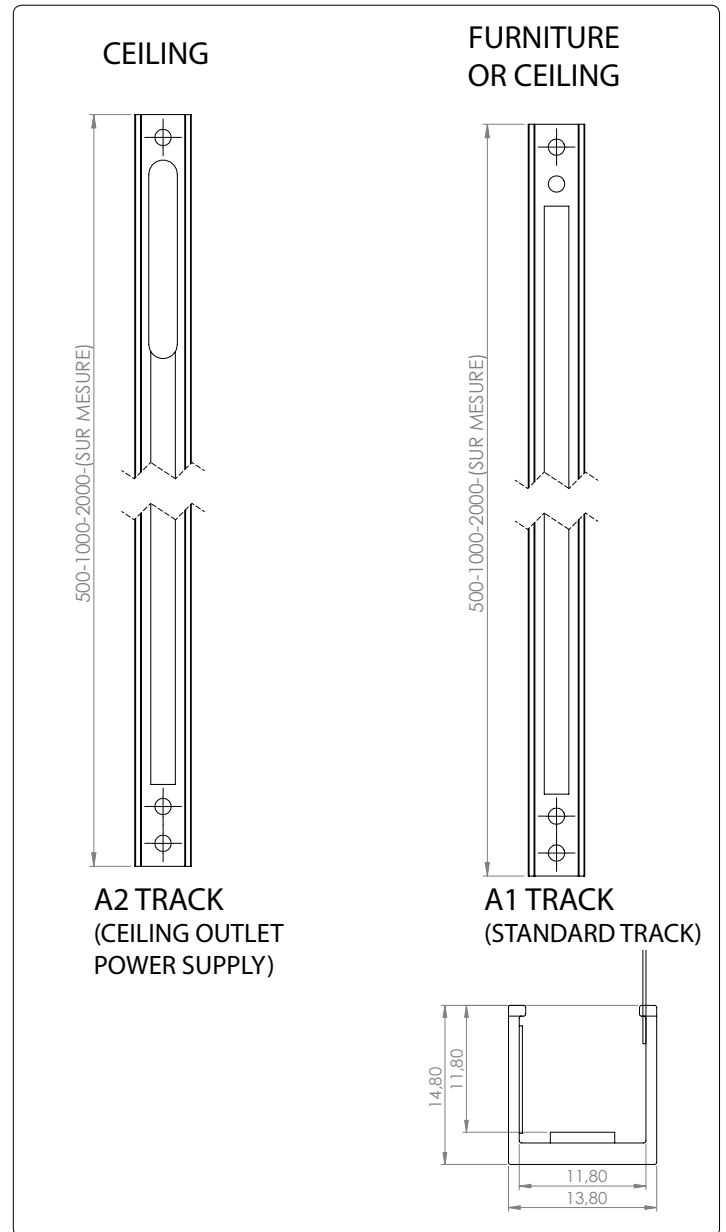

↓ PRODUCT DESCRIPTION

The Loupi Slim track with a section of 13mm is one of the most discreet tracks on the market. By a simple magnetic fixing, the spotlights of the D range are positioned and powered over the entire length of the rail by conductive tracks supplied with 24V. Its discretion allows a variety of uses and applications both in furniture and ceiling.

↓ ELECTRICAL

- Power supply connector : 150W max;

↓ MECHANICAL

- 14x15mm U-shaped profile, Aluminum;
- Fixation of light sources by magnetic contact
- Operating temperature: -5° +40°;
- Interior use only.