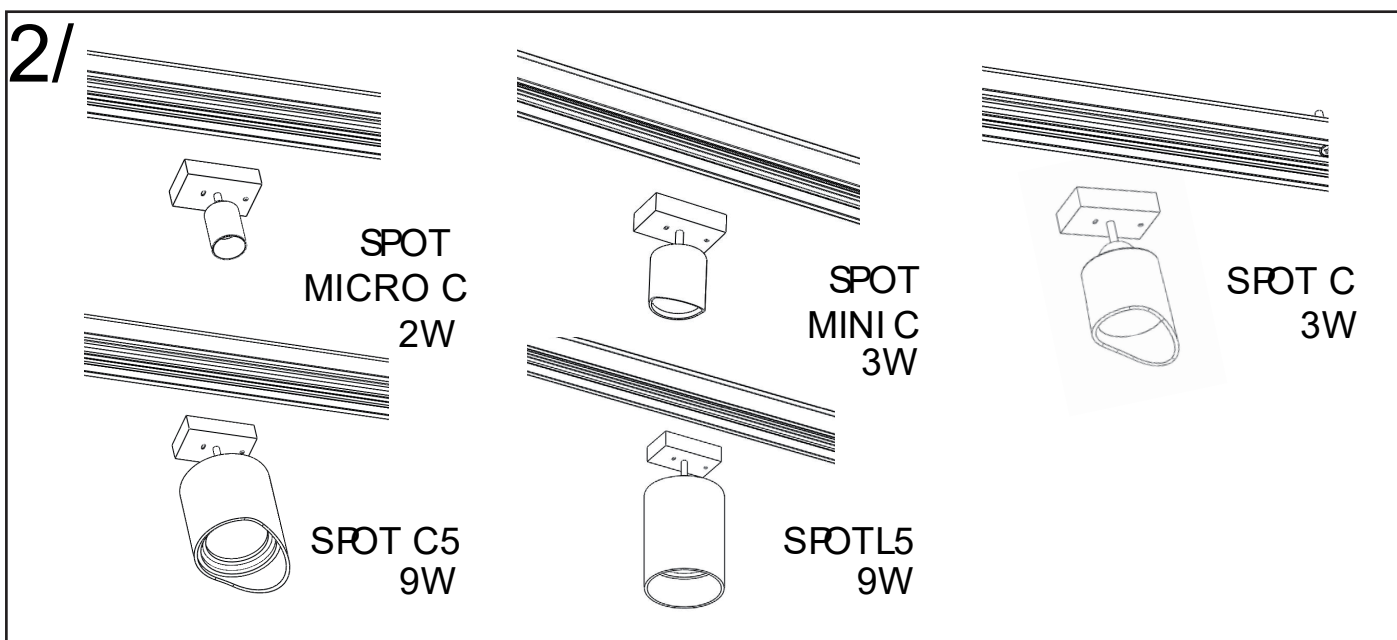

SC000-P

INSTALLATION

SC000-P

SCHEMA DE CABLAGE

CABLAGE PARALLELE *parallel wiring*

CABLAGE PARALLELE *parallel wiring with controller*