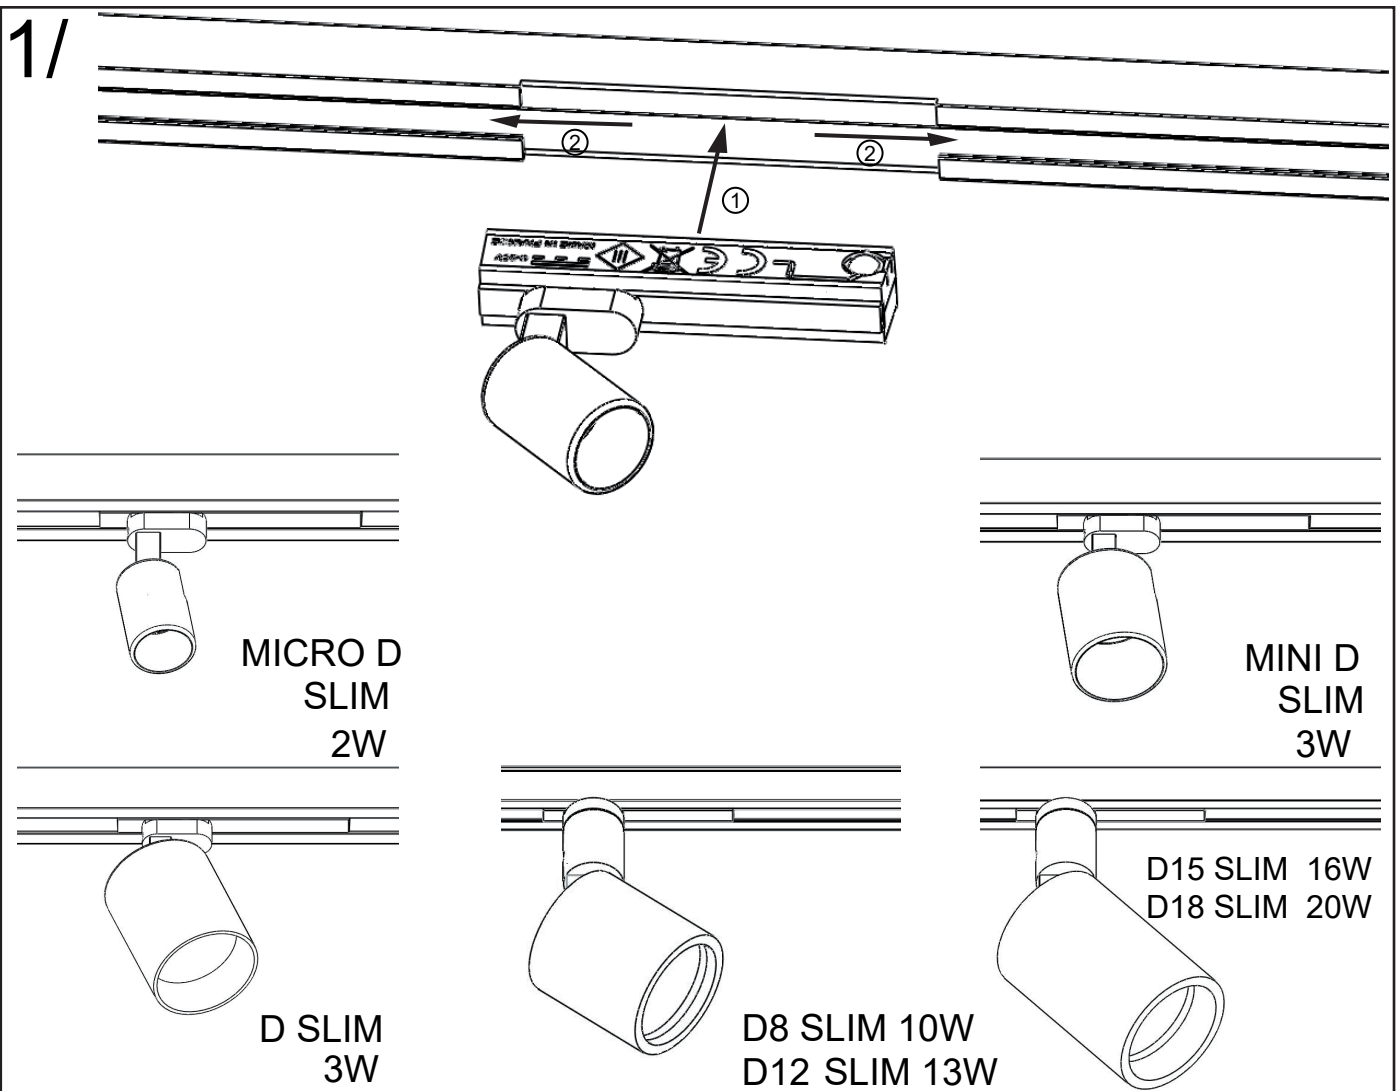

SD008-S

INSTALLATION

SD008-S

SCHEMA DE CABLAGE

CABLAGE PARALLELE *parallel wiring*

CABLAGE PARALLELE *parallel wiring with controller*