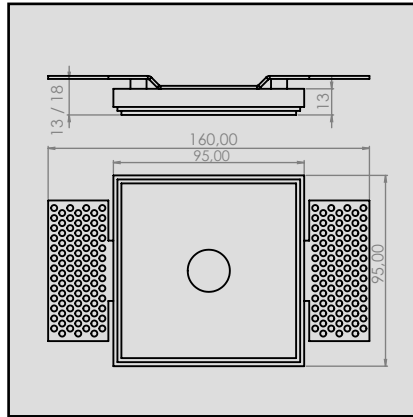

IN SITUATION