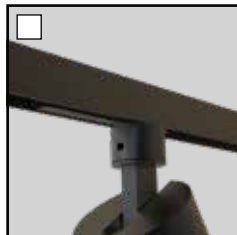

Spot D10

MOUNTING CONFIG.

REF : SD010

SPOTS EN

↓ MOUNTING CONFIGURATION

SD010PVA
Piccolo track (*dimmer*)
Width 27mm

SD010SMA
Slim track Width 13mm

SD010RV
Track 220 0-10V Width 31mm