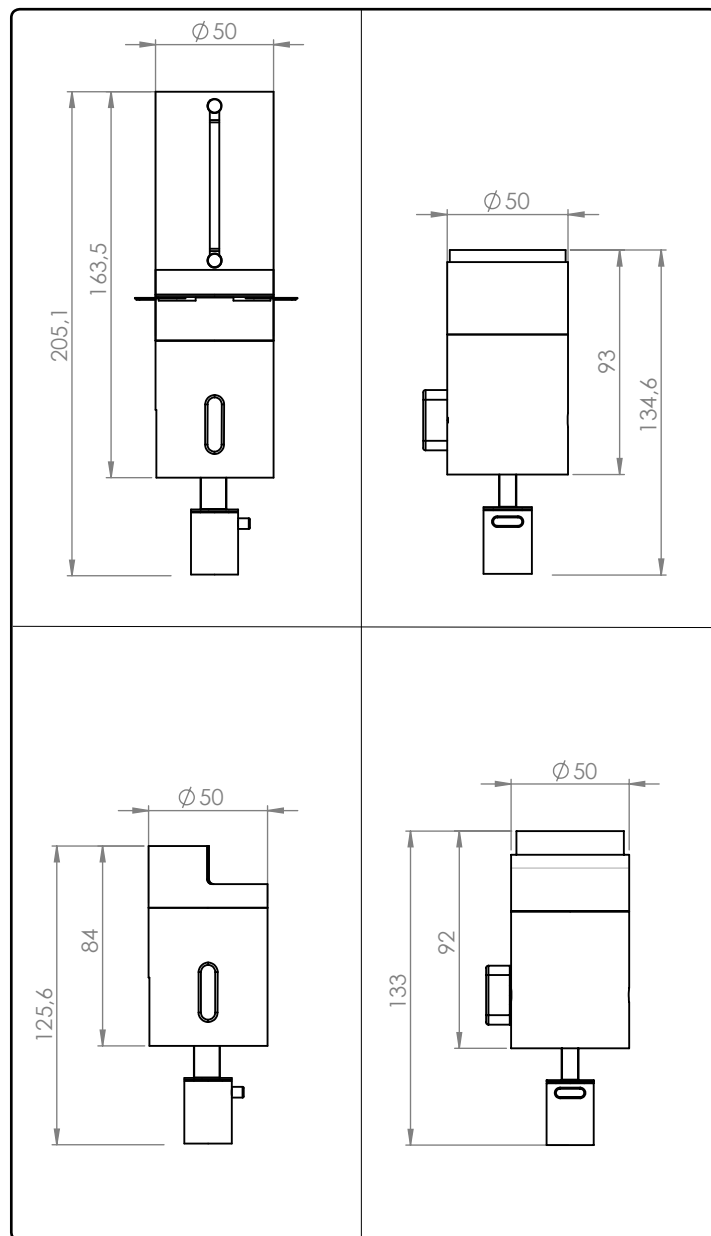

Spot D10

REF : SD010

SPOTS EN

↓ PRODUCT DESCRIPTION

The D10 spotlight is adjustable thanks to its 4 options:

- framer
- interchangeable lenses
- wallwasher
- zoom

↓ OUTPUT (PEG)

10W