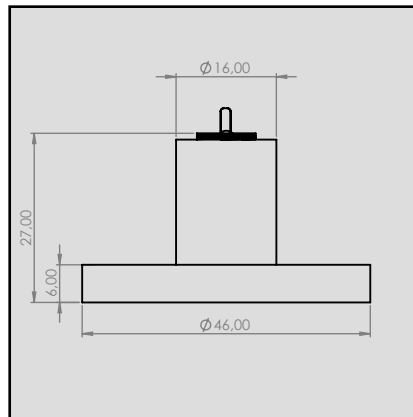

ACSD-RCA-PLA-18
RCA plug trimless recessed
plaster thickness 18mm

IN SITUATION

ACCOVERRCA TLXXC
Cover RCA trimless

↓ RCA TRIM SPOTS MOUNTING

ACSD-RCA
Female RCA trim

ACSD-RCA-CO
Cover RCA trim

IN SITUATION

Spot D10