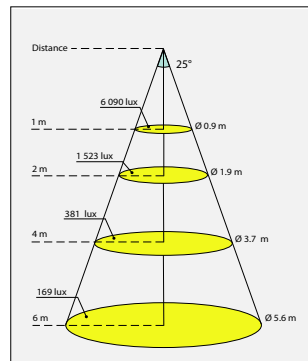

↓ SOURCES

- Luminous flux according to Bining: **800 lumens**
- Colour temperature : de **2700K to 4000K**
- Service Range: 70 % of nominal flux after 50 000 hours
- Colour Rendering Index: CRI 9

↓ OPTICAL

- PMMA acrylic lens, efficiency ~90%
- Available degrees : **15°, 25°, 40°, Elliptic**

↓ ELECTRICAL

- Power supply **700mA**
- Reversible polarity and hot plug
- Power consumption to **8W** max, excluding supply
- Electrical Classification : Class III SELV device

↓ MECHANICAL

- Electronic circuit encased in a fire-proof polycarbonate housin
- Fixing by magnetic contact
- Operating temperature : -5° +40°
- Articulating base
- ROHS components
- Interior use only

↓ SPECIFICITIES

- 3 years guarantee

↓ NOMENCLATURE

Product Ref.	SC050			
Specification	Simple peg	AA		
Degrees	15°		15	
	25°		25	
	40°		40	
	Elliptic		ELL	
Colours	Noir		BK	
	Custom		CU	
Temperature	2700K			27
	3000K			30
	3500K			35
	4000K			40
REFERENCE	SC050	AA	40	BK 27

BEAM ANGLE