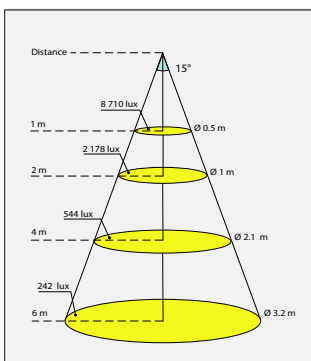

↓ SOURCES

- Luminous flux according to Bining: **800 lumens**
- Colour temperature : de **2700K to 4000K**
- Service Range: 70 % of nominal flux after 50 000 hours
- Colour Rendering Index: CRI 9

↓ OPTICAL

- PMMA acrylic lens, efficiency ~90%
- Available degrees : **15°, 25°, 40°, Elliptic**

↓ ELECTRICAL

- Power supply **700mA**
- Reversible polarity and hot plug
- Power consumption to **8W** max, excluding supply
- Electrical Classification : Class III SELV device

↓ MECHANICAL

- Electronic circuit encased in a fire-proof polycarbonate housin
- Fixing by magnetic contact
- Operating temperature : -5° +40°
- Articulating base
- ROHS components
- Interior use only

↓ SPECIFICITIES

- 3 years guarantee

↓ NOMENCLATURE

Product Ref.	SC050			
Specification	Simple peg	AA		
Degrees	15°		15	
	25°		25	
	40°		40	
	Elliptic		ELL	
Colours	Noir		BK	
	Custom		CU	
Temperature	2700K			27
	3000K			30
	3500K			35
	4000K			40
REFERENCE	SC050	AA	40	BK 27

BEAM ANGLE