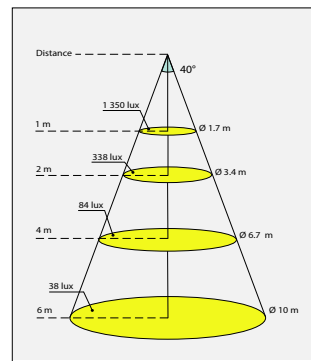

↓ SOURCES

- Luminous flux according to Bining: **800 lumens**
- Colour temperature : de **2700K to 4000K**
- Service Range: 70 % of nominal flux after 50 000 hours
- Colour Rendering Index: CRI 9

↓ OPTICAL

- PMMA acrylic lens, efficiency ~90%
- Available degrees : **15°, 25°, 40°, Elliptic**

↓ ELECTRICAL

- Power supply **700mA**
- Reversible polarity and hot plug
- Power consumption to **8W** max, excluding supply
- Electrical Classification : Class III SELV device

↓ MECHANICAL

- Electronic circuit encased in a fire-proof polycarbonate housin
- Fixing by magnetic contact
- Operating temperature : -5° +40°
- Articulating base
- ROHS components
- Interior use only

↓ SPECIFICITIES

- 3 years guarantee

↓ NOMENCLATURE

Product Ref.	SC050			
Specification	Simple peg	AA		
Degrees	15°		15	
	25°		25	
	40°		40	
	Elliptic		ELL	
Colours	Noir		BK	
	Custom		CU	
Temperature	2700K			27
	3000K			30
	3500K			35
	4000K			40
REFERENCE	SC050	AA	40	BK 27

BEAM ANGLE