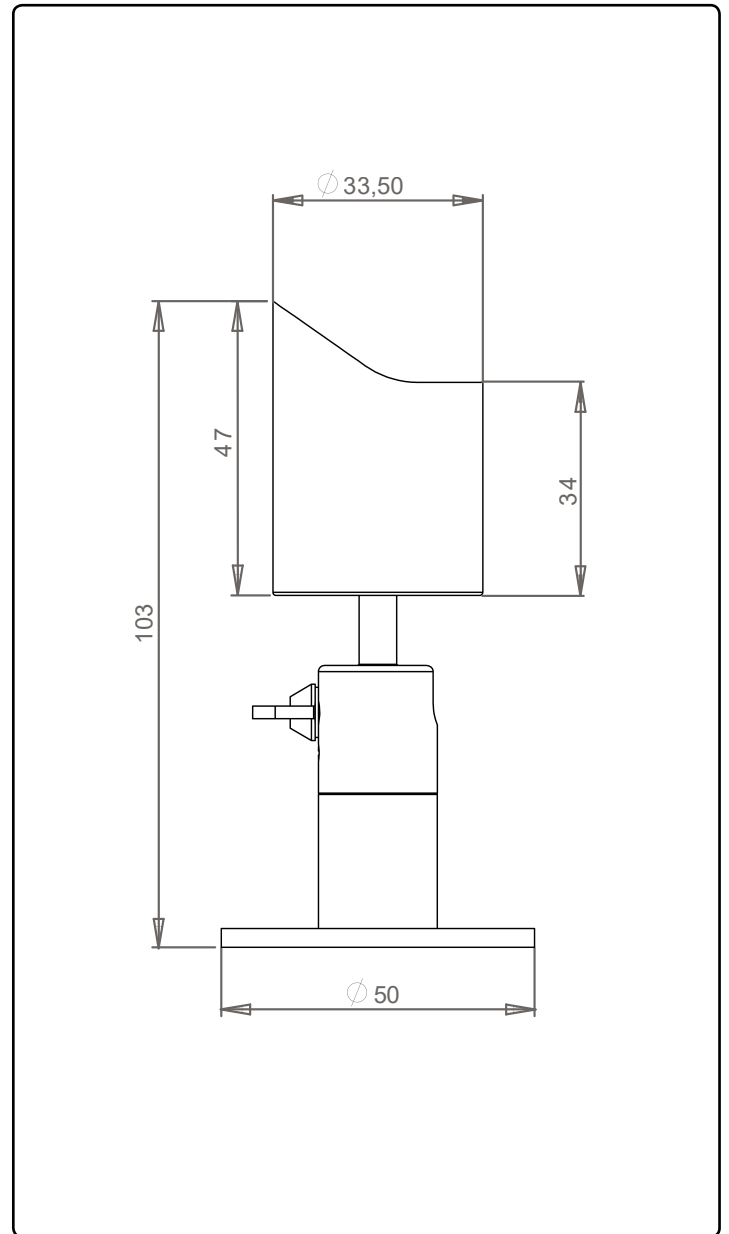

Spot C5 outdoor

REF : SC050-AA

SPOT EN

↓ PRODUCT DESCRIPTION

The C5 outdoor projector is the outdoor version of the C5 spotlight. Powerful despite its small size, this spotlight enables high-quality outdoor lighting with unmatched efficiency and reliability.

IP 65

↓ POWER SUPPLY

700mA

↓ DEGREES

15°

25°

40°

ELL