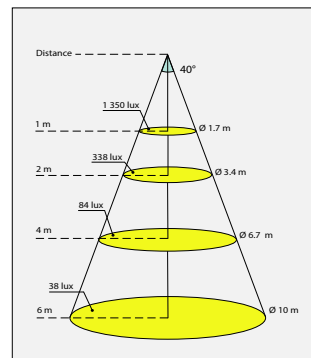

↓ OPTICAL

- PMMA acrylic lens, efficiency ~90%
- Available degrees : **15°, 25°, 40°, Elliptic**

↓ ELECTRICAL

- Power supply **700mA**
- Reversible polarity and hot plug
- Power consumption to **8W** max, excluding supply
- Electrical Classification : Class III SELV device

## BEAM ANGLE