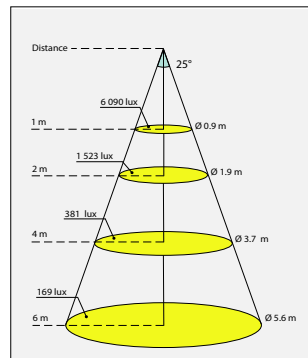

↓ OPTICAL

- PMMA acrylic lens, efficiency ~90%
- Available degrees : **15°, 25°, 40°, Elliptic**

↓ ELECTRICAL

- Power supply **700mA**
- Reversible polarity and hot plug
- Power consumption to **8W** max, excluding supply
- Electrical Classification : Class III SELV device

## BEAM ANGLE