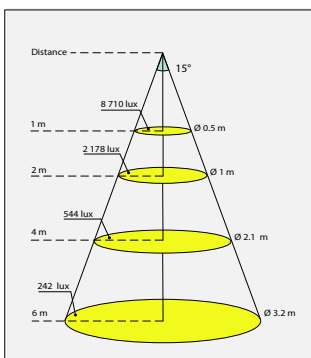

↓ OPTICAL

- PMMA acrylic lens, efficiency ~90%
- Available degrees : **15°, 25°, 40°, Elliptic**

↓ ELECTRICAL

- Power supply **700mA**
- Reversible polarity and hot plug
- Power consumption to **8W** max, excluding supply
- Electrical Classification : Class III SELV device

## BEAM ANGLE