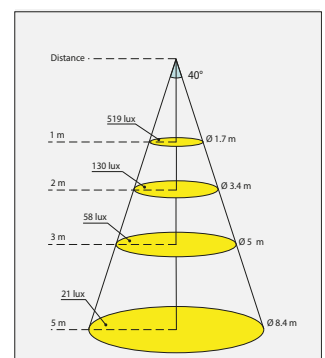

Spot C outdoor

REF : SC010

OUTDOOR EN

↓ SOURCES

- Luminous flux according to Bining: **200 lumens**
- Colour temperature : de **2400K to 5000K**
- Service Range: 70 % of nominal flux after 50 000 hours
- Colour Rendering Index: CRI 9

↓ OPTICAL

- PMMA acrylic lens, efficiency ~90%
- Available degrees : **10°, 18°, 28°, 40°, Elliptic**

↓ ELECTRICAL

- Power supply **700mA**
- Reversible polarity and hot plug
- Power consumption to **2.1W** max, excluding supply
- Electrical Classification : Class III SELV device

↓ MECHANICAL

- Electronic circuit encased in a fire-proof polycarbonate housin
- Fixing by 2 screws on peg
- ROHS components
- Interior use only

↓ SPECIFICITIES

- 3 years guarantee

↓ NOMENCLATURE

Product Ref.	SC010				
Specification	A				
Degrees	10°				10
	18°				18
	28°				28
	40°				40
	Elliptic				ELL
Colours	Noir				BK
	Custom				CU
Temperature	2400K				24
	2700K				27
	3000K				30
	3500K				35
	4000K				40
	5000K				50
REFERENCE	SC010	AA	40	BK	27

BEAM ANGLE