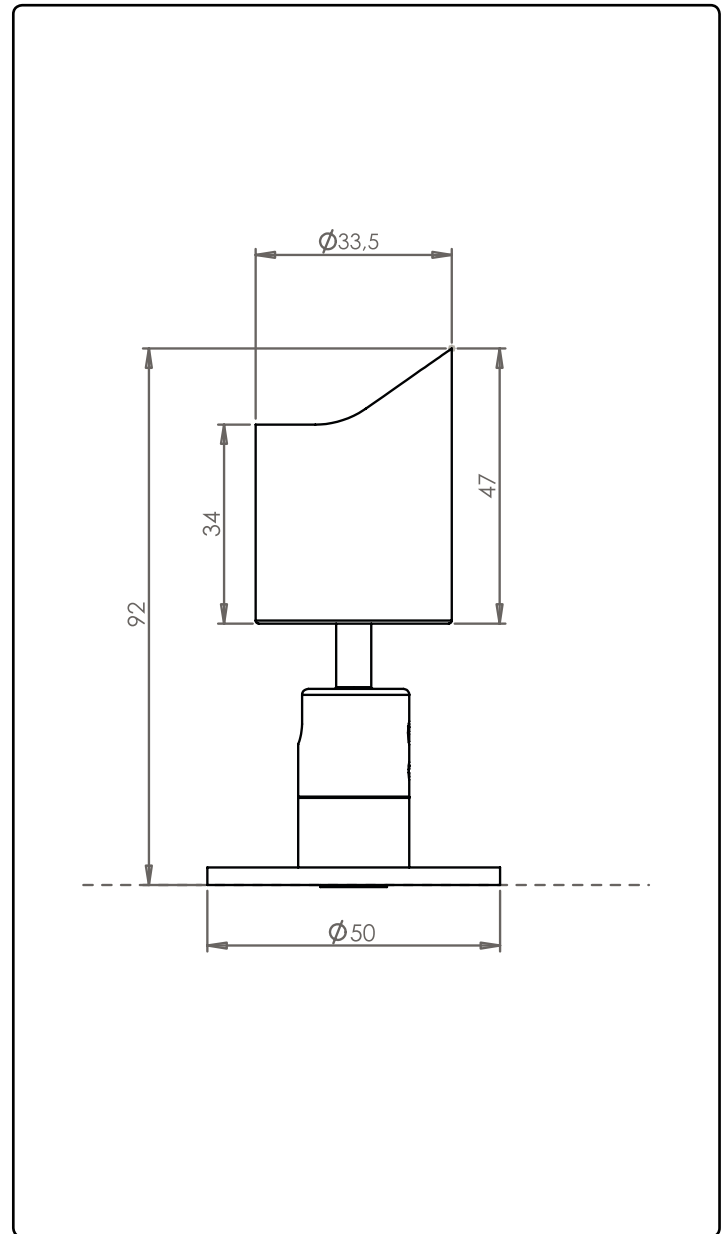

Spot C outdoor

REF : SC010

OUTDOOR EN

↓ PRODUCT DESCRIPTION

Originating from the "Outdoor" range, this small articulated precision spotlight is unique and emblematic of Loupi's expertise. Used for outdoor accent lighting, this spotlight fully demonstrates the advantages of LED technology: small size, low energy consumption, high luminous efficiency. This luminaire is the outdoor version of the small Spot C spotlight from the "C" range.