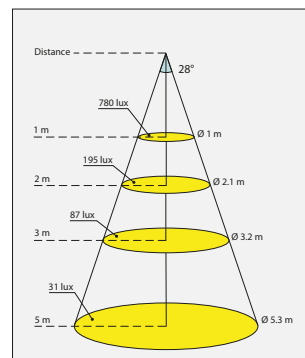

Spot C outdoor

REF : SC010

OUTDOOR EN

↓ SOURCES

- Luminous flux according to Bining: **200 lumens**
- Colour temperature : de **2400K to 5000K**
- Service Range: 70 % of nominal flux after 50 000 hours
- Colour Rendering Index: CRI 9

↓ OPTICAL

- PMMA acrylic lens, efficiency ~90%
- Available degrees : **10°, 18°, 28°, 40°, Elliptic**

↓ ELECTRICAL

- Power supply **700mA**
- Reversible polarity and hot plug
- Power consumption to **2.1W** max, excluding supply
- Electrical Classification : Class III SELV device

↓ MECHANICAL

- Electronic circuit encased in a fire-proof polycarbonate housin
- Fixing by 2 screws on peg
- ROHS components
- Interior use only

↓ SPECIFICITIES

- 3 years guarantee

↓ NOMENCLATURE

Product Ref.	SC010				
Specification	A				
Degrees	10°				10
	18°				18
	28°				28
	40°				40
	Elliptic				ELL
Colours	Noir				BK
	Custom				CU
Temperature	2400K				24
	2700K				27
	3000K				30
	3500K				35
	4000K				40
	5000K				50
REFERENCE	SC010	AA	40	BK	27

BEAM ANGLE