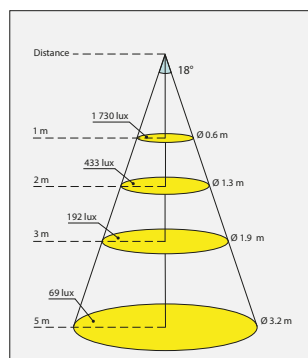

Spot C outdoor

REF : SC010

OUTDOOR EN

↓ SOURCES

- Luminous flux according to Bining: **200 lumens**
- Colour temperature : de **2400K to 5000K**
- Service Range: 70 % of nominal flux after 50 000 hours
- Colour Rendering Index: CRI 9

↓ OPTICAL

- PMMA acrylic lens, efficiency ~90%
- Available degrees : **10°, 18°, 28°, 40°, Elliptic**

↓ ELECTRICAL

- Power supply **700mA**
- Reversible polarity and hot plug
- Power consumption to **2.1W** max, excluding supply
- Electrical Classification : Class III SELV device

↓ MECHANICAL

- Electronic circuit encased in a fire-proof polycarbonate housin
- Fixing by 2 screws on peg
- ROHS components
- Interior use only

↓ SPECIFICITIES

- 3 years guarantee

↓ NOMENCLATURE

Product Ref.	SC010				
Specification	A				
Degrees	10°				10
	18°				18
	28°				28
	40°				40
	Elliptic				ELL
Colours	Noir				BK
	Custom				CU
Temperature	2400K				24
	2700K				27
	3000K				30
	3500K				35
	4000K				40
	5000K				50
REFERENCE	SC010	AA	40	BK	27

BEAM ANGLE