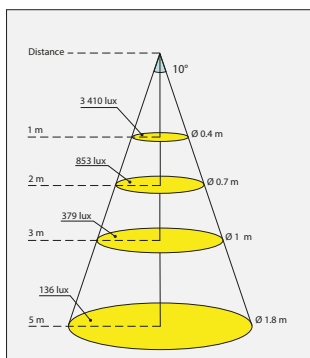

Spot C outdoor

REF : SC010

OUTDOOR EN

↓ SOURCES

- Luminous flux according to Bining: **200 lumens**
- Colour temperature : de **2400K to 5000K**
- Service Range: 70 % of nominal flux after 50 000 hours
- Colour Rendering Index: CRI 9

↓ OPTICAL

- PMMA acrylic lens, efficiency ~90%
- Available degrees : **10°, 18°, 28°, 40°, Elliptic**

↓ ELECTRICAL

- Power supply **700mA**
- Reversible polarity and hot plug
- Power consumption to **2.1W** max, excluding supply
- Electrical Classification : Class III SELV device

↓ MECHANICAL

- Electronic circuit encased in a fire-proof polycarbonate housin
- Fixing by 2 screws on peg
- ROHS components
- Interior use only

↓ SPECIFICITIES

- 3 years guarantee

↓ NOMENCLATURE

Product Ref.	SC010				
Specification	A				
Degrees	10°				10
	18°				18
	28°				28
	40°				40
	Elliptic				ELL
Colours	Noir				BK
	Custom				CU
Temperature	2400K				24
	2700K				27
	3000K				30
	3500K				35
	4000K				40
	5000K				50
REFERENCE	SC010	AA	40	BK	27

BEAM ANGLE