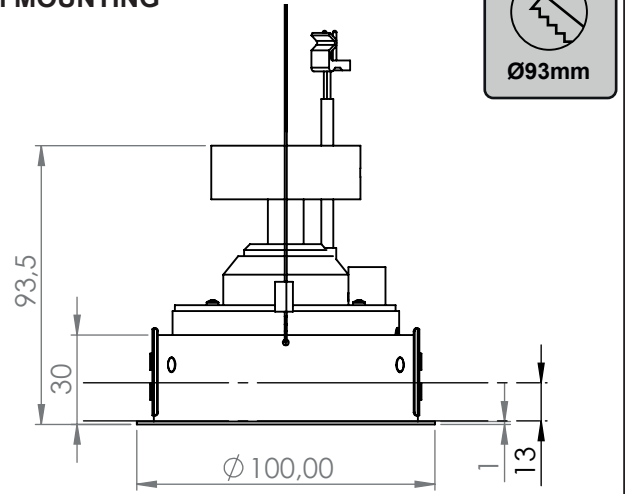

TRIM MOUNTING