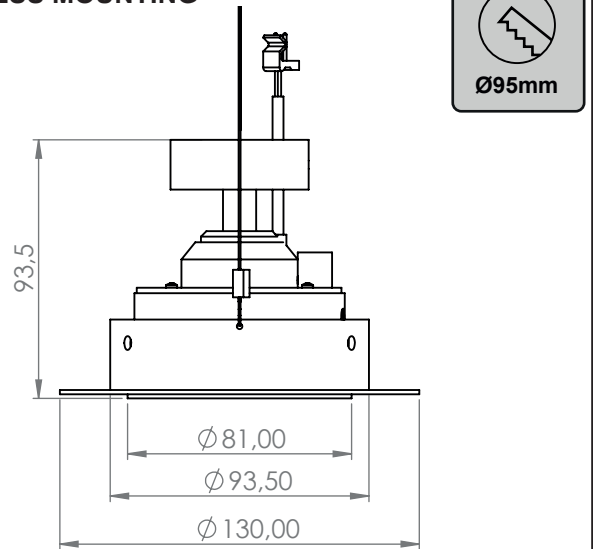

Apollo 12

REF : AP012

RECESSED EN

↓ PRODUCT DESCRIPTION

Apollo 12 is a 12W recessed spotlight that can be mounted in either Trim or Trimless configurations. It features a tool-free interchangeable LED and lens system with a CRI98 - R9>90. The entire unit can be rotated 360°, and the spotlight allows for a tilt of up to 40°.

TRIM MOUNTING

TRIMLESS MOUNTING

↓ OUTPUT

12W

↓ LUMENS

1200lm

↓ CRI

IRC98
R9>90