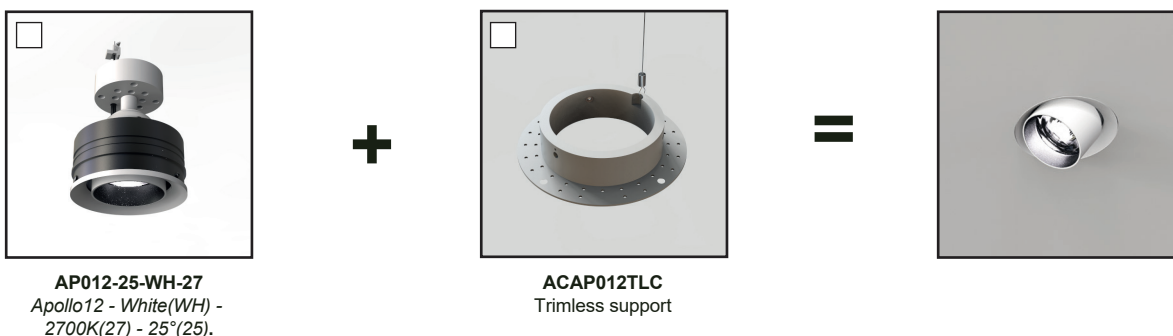

ORDER REFERENCE (TRIMLESS MOUNTING)