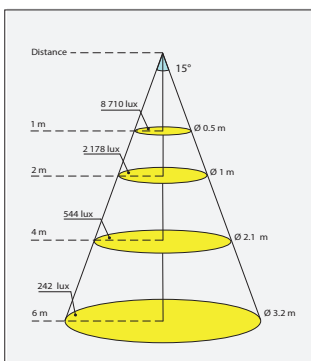

↓ OPTICAL

- PMMA acrylic lens, efficiency ~90%
- Available degrees : **15°, 25°, 40°, Elliptic**

↓ ELECTRICAL

- Power supply **700mA**
- Reversible polarity and hot plug
- Power consumption to **8W** max, excluding supply
- Electrical Classification : Class III SELV device

## BEAM ANGLE