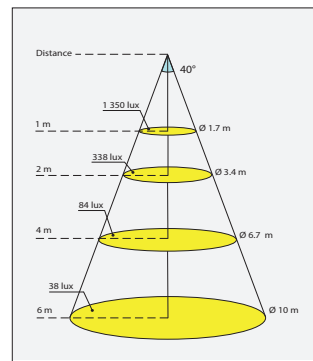

↓ OPTICAL

- PMMA acrylic lens, efficiency ~90%
- Available degrees : **15°, 25°, 40°, Elliptic**

↓ ELECTRICAL

- Power supply **700mA**
- Reversible polarity and hot plug
- Power consumption to **8W** max, excluding supply
- Electrical Classification : Class III SELV device

## BEAM ANGLE