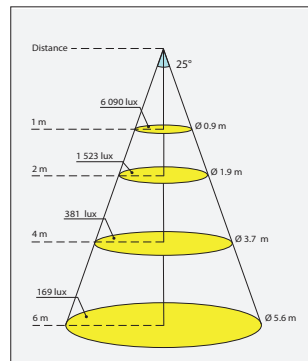

↓ OPTICAL

- PMMA acrylic lens, efficiency ~90%
- Available degrees : **15°, 25°, 40°, Elliptic**

↓ ELECTRICAL

- Power supply **700mA**
- Reversible polarity and hot plug
- Power consumption to **8W** max, excluding supply
- Electrical Classification : Class III SELV device

## BEAM ANGLE